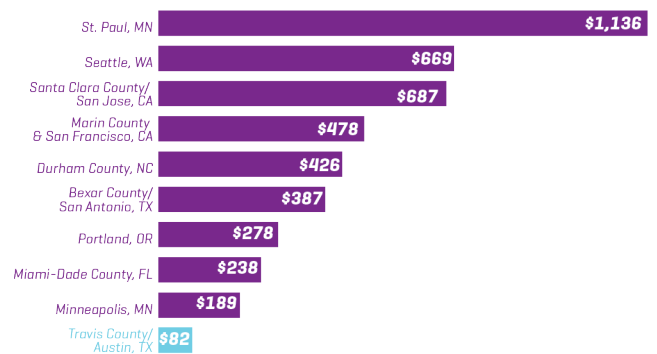

Public spending per low-income child