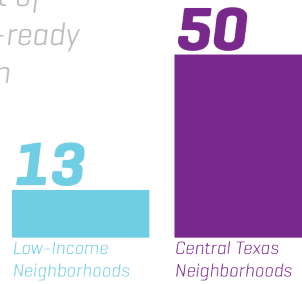

Early Childhood Data Dashboard

for Austin / Travis County

United Way for Greater Austin Early Childhood Council

Low-income children are your fast-growing demographic:

Population growth from 2000 to 2010

They are not set up for success

Percent of school-ready children

Care & education in Austin are expensive

Families cannot afford care

Children are left unserved

Low-income children from zero to four-year-old

We know there's a high ROI

Heckman formula