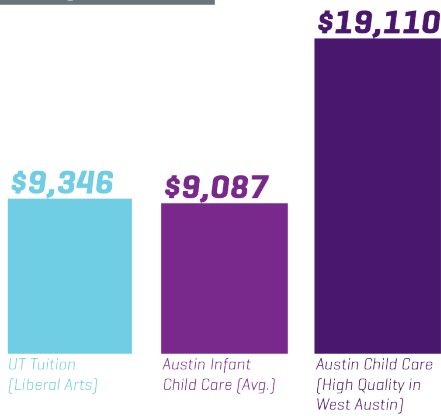

Early Childhood Data Dashboard

for Austin / Travis County

United Way for Greater Austin Early Childhood Council

Low-income children are your fast-growing demographic:

Population growth from 2000 to 2010

They are not set up for success

Percent of school-ready children

Care & education in Austin are expensive

Families cannot afford care

Children are left unserved

Low-income children from zero to four-year-old

We know there's a high ROI

Heckman formula