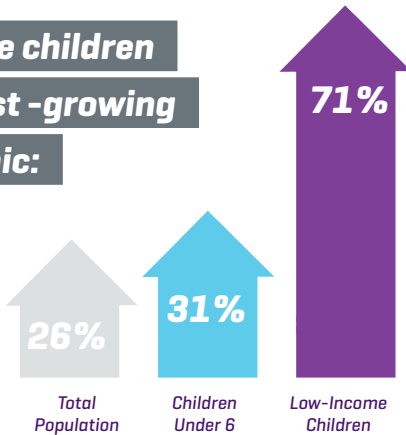

Early Childhood Data Dashboard

for Austin / Travis County

United Way for Greater Austin Early Childhood Council

Low-income children are your fast-growing demographic:

Population growth from 2000 to 2010

They are not set up for success

Percent of school-ready children

Care & education in Austin are expensive

Families cannot afford care

Children are left unserved

Low-income children from zero to four-year-old

We know there's a high ROI

Heckman formula