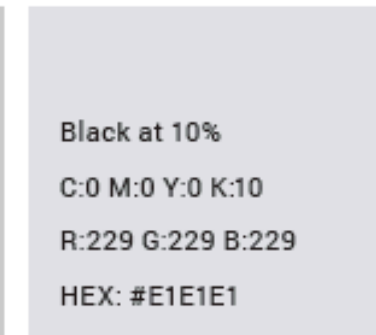

The colors shown are not direct conversions, but rather carefully selected formulas to ensure the best and most accurate color representation for that format/use.

Grayscale

Grayscale should be used sparingly and in support of the primary color palette. In event that contrast is an issue, additional shades of gray may be used.

Digital Accent Colors

These colors are best used to indicate state changes in web applications such as a hover state on buttons. See pages 55 & 56 for reference.

* WCAG are web content accessibility guidelines which are recommendations for making web content more accessible for people with disabilities.

Pantone 287 C
C:100 M:74 Y:0 K:0
R:0 G:81 B:145
HEX: #005191

Pantone 659 C
or 287C at 52%
C:55 M:40 Y:0 K:0
R:83 G:158 B:208
HEX: #539ED0

Pantone 143 C
C:0 M:34 Y:86 K:0
R:255 G:179 B:81
HEX: #FFB351

Pantone 179 C
C:0 M:85 Y:89 K:0
R:255 G:68 B:59
HEX: #FF443B

Black at 70%
C:0 M:0 Y:0 K:70
R:79 G:79 B:79
HEX: #545454

Black at 30%
C:0 M:0 Y:0 K:30
R:179 G:179 B:179
HEX: #CCCCCC

Black at 10%
C:0 M:0 Y:0 K:10
R:229 G:229 B:229
HEX: #E1E1E1

Black at 2%
C:0 M:0 Y:0 K:2
R:250 G:250 B:250
HEX: #F7F7F7